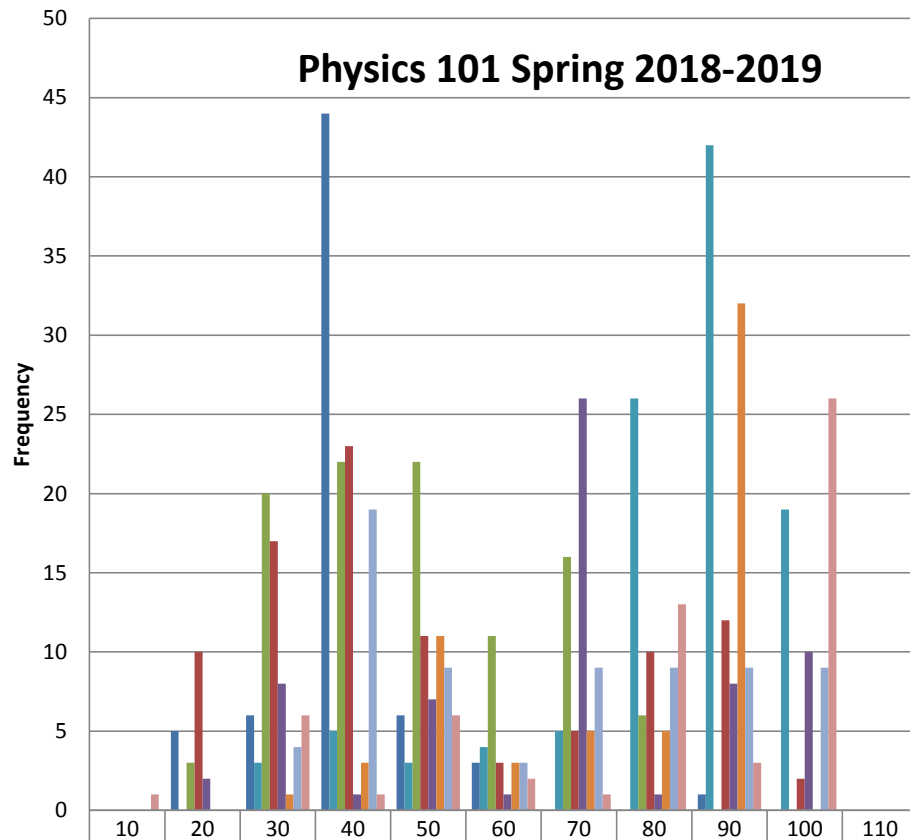

No	Öğrenci No	Total Grade	RESIT	FINAL	MIDTERM	Quiz Grade	Lab Grade	Quiz Ch1	Quiz Ch2	Quiz Ch4	Quiz Ch5	Quiz Ch6	Quiz Ch7	Quiz Ch8	Quiz Ch9	Lab1	Lab2	Lab3	Lab4	Lab Grade	Class Quiz Grade	Canvas Quiz Grade

	10	20	30	40	50	60	70	80	90	100	110
Quiz1	0	5	6	44	6	3	0	0	1	0	0
Quiz2	0	0	3	5	3	4	5	26	42	19	0
Quiz3	0	3	20	22	22	11	16	6	0	0	0
Quiz4	0	10	17	23	11	3	5	10	12	2	0
Quiz5	0	2	8	1	7	1	26	1	8	10	0
Quiz6	0	0	1	3	11	3	5	5	32	0	0
Quiz7	0	0	4	19	9	3	9	9	9	9	0
Quiz8	1	0	6	1	6	2	1	13	3	26	0

	10	20	30	40	50	60	70	80	90	100	110
Lab1	11	0	0	0	0	0	0	3	33	0	0
Lab2	4	0	0	0	0	0	6	26	11	0	0
Lab3	10	0	0	0	0	8	4	17	8	0	0
Lab4	13	0	0	0	0	0	0	16	18	0	0