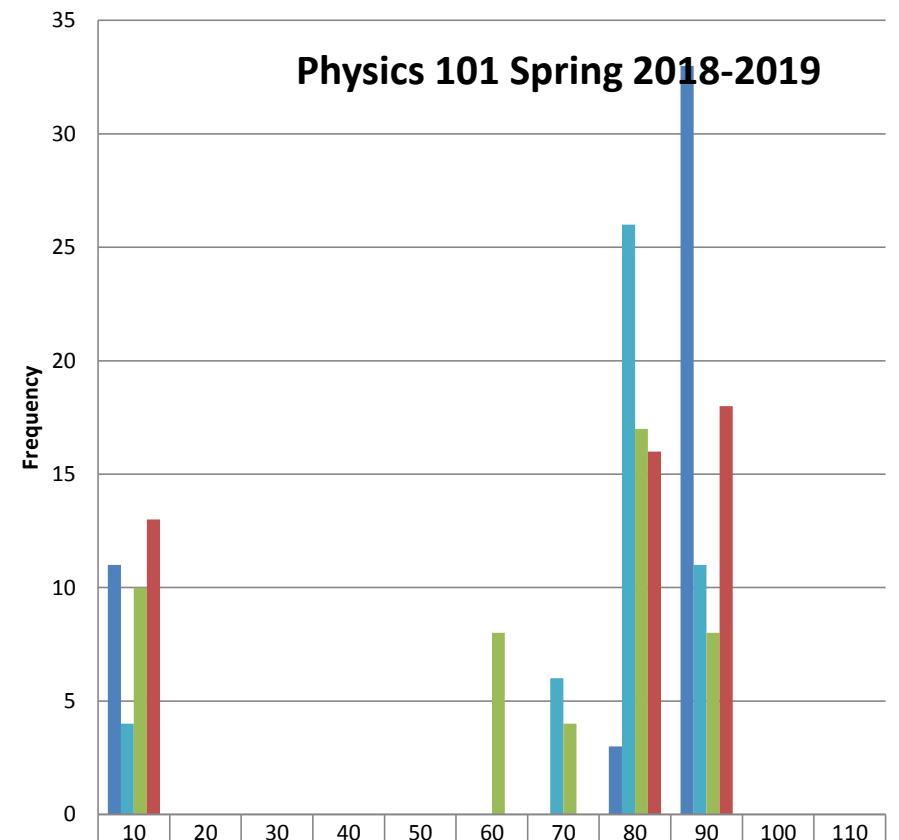

No	Öğrenci No	Total Grade	RESIT	FINAL	MIDTERM	Quiz Grade	Lab Grade	Quiz Ch1	Quiz Ch2	Quiz Ch4	Quiz Ch5	Quiz Ch6	Quiz Ch7	Quiz Ch8	Quiz Ch9	Lab1	Lab2	Lab3	Lab4	Lab Grade	Class Quiz Grade	Canvas Quiz Grade

	10	20	30	40	50	60	70	80	90	100	110
Quiz1	0	5	6	44	6	3	0	0	1	0	0
Quiz2	0	0	3	5	3	4	5	26	42	19	0
Quiz3	0	3	20	22	22	11	16	6	0	0	0
Quiz4	0	10	17	23	11	3	5	10	12	2	0
Quiz5	0	2	8	1	7	1	26	1	8	10	0
Quiz6	0	0	1	3	11	3	5	5	32	0	0
Quiz7	0	0	4	19	9	3	9	9	9	9	0
Quiz8	1	0	6	1	6	2	1	13	3	26	0

	10	20	30	40	50	60	70	80	90	100	110
Lab1	11	0	0	0	0	0	0	3	33	0	0
Lab2	4	0	0	0	0	0	6	26	11	0	0
Lab3	10	0	0	0	0	8	4	17	8	0	0
Lab4	13	0	0	0	0	0	0	16	18	0	0