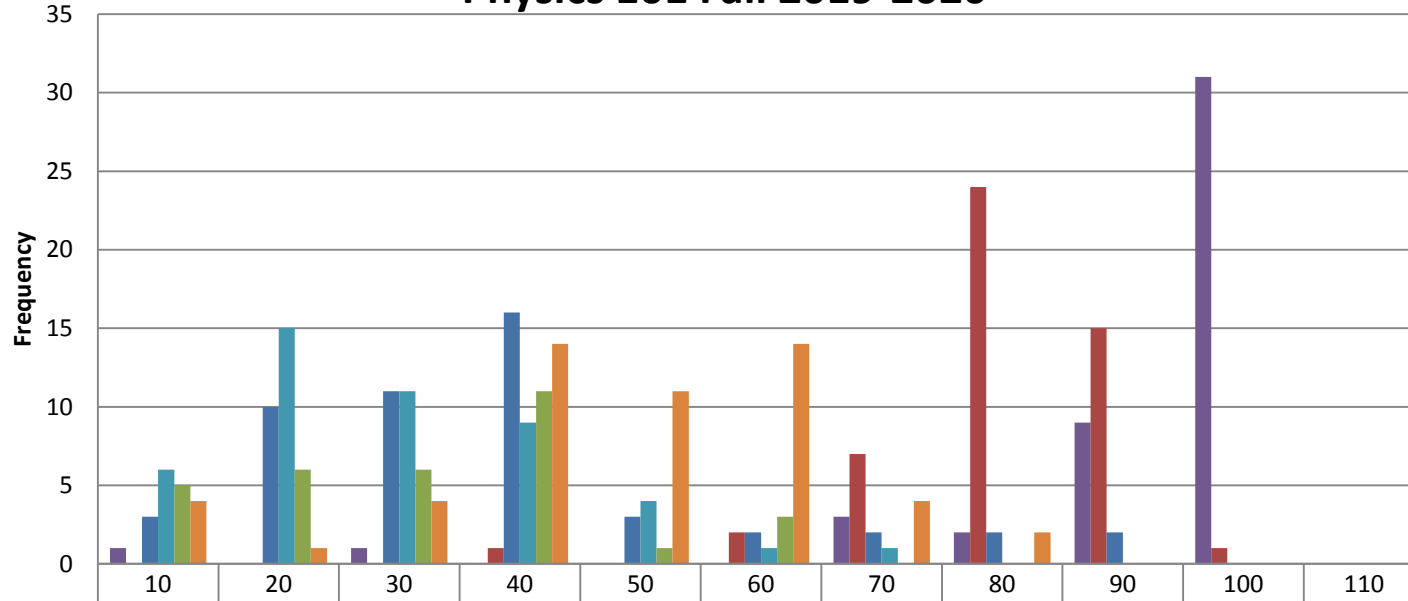

No	Öğrenci No	Total Grade	RESIT	FINAL	MIDTERM	Quiz Grade	Lab1	Lab2	Lab3	Lab4	Lab Grade	Class Quiz Grade	Canvas Quiz Grade				

Physics 101 Fall 2019-2020

	10	20	30	40	50	60	70	80	90	100	110
Quiz	1	0	1	0	0	0	3	2	9	31	0
Laboratory	0	0	0	1	0	2	7	24	15	1	0
Midterm	3	10	11	16	3	2	2	2	2	0	0
Final	6	15	11	9	4	1	1	0	0	0	0
Resit	5	6	6	11	1	3	0	0	0	0	0
Total	4	1	4	14	11	14	4	2	0	0	0

January 23, 2020