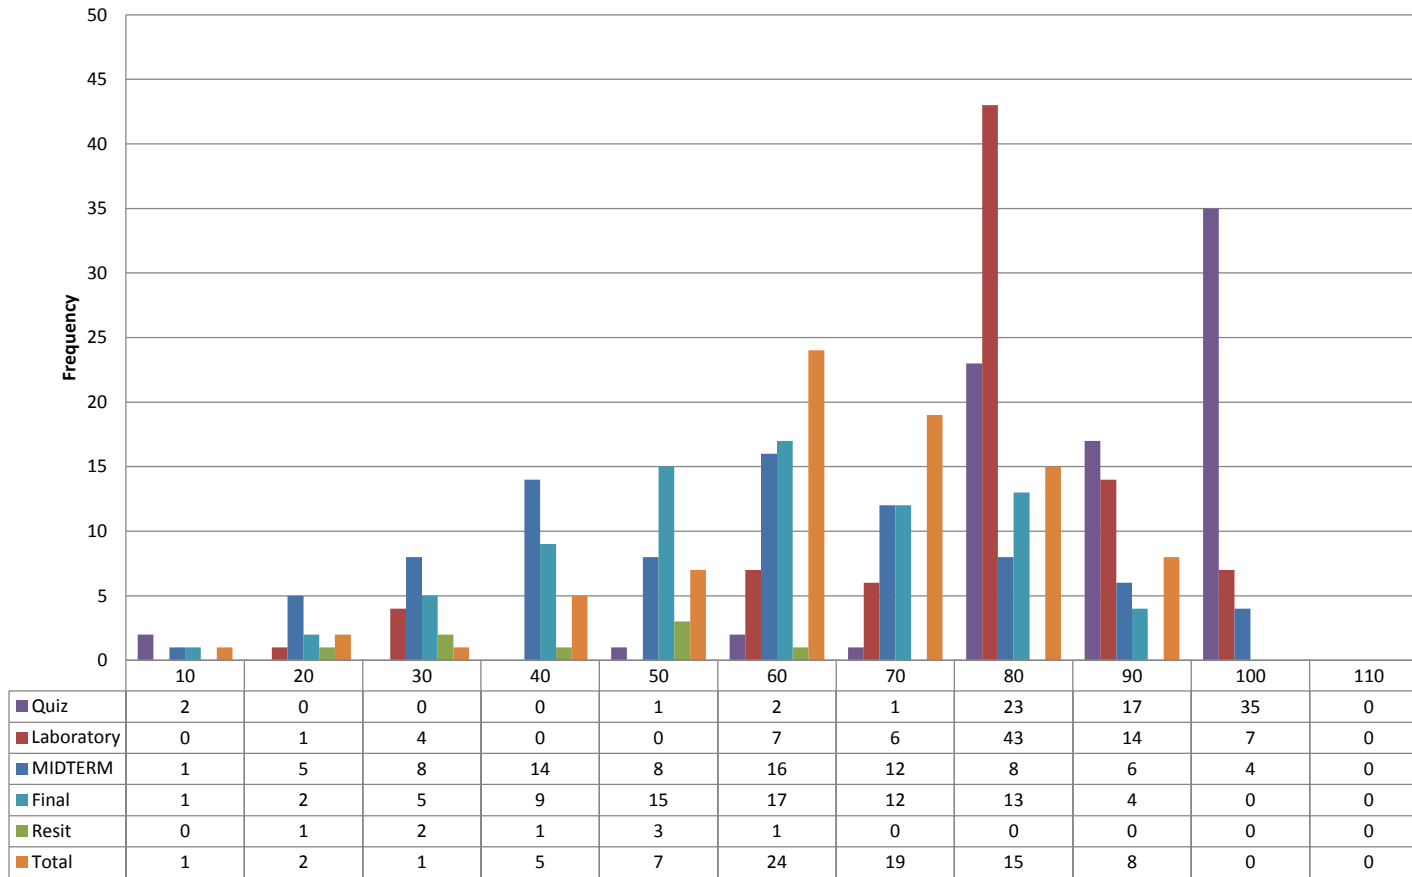

No	Öğrenci No	Total Grade	RESIT	FINAL	MIDTERM	Quiz Ch01	Quiz Ch02	Quiz Ch03	Quiz Ch04	Quiz Ch05	Quiz Ch06	Quiz Ch07	Quiz Ch08	Quiz Ch09	Quiz Ch10	Quiz Ch11	Make-up Quiz1	Make-up Quiz2	Lab1	Lab2	Lab3	Lab4	Lab5	Lab Grade	Canvas Quiz Grade

Physics 101 Fall 2023-2024

Saturday, February 3, 2024