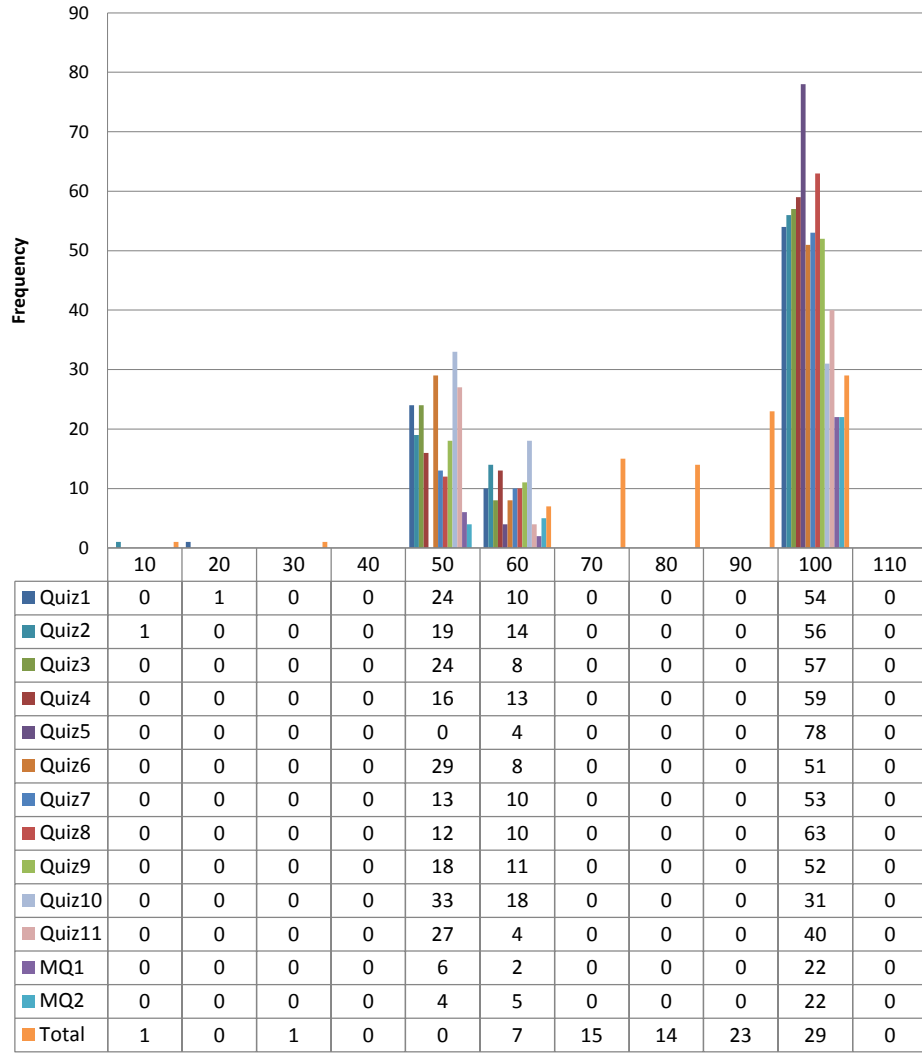

No	Öğrenci No	Total Grade	RESIT	FINAL	MIDTERM	Quiz Ch01	Quiz Ch02	Quiz Ch03	Quiz Ch04	Quiz Ch05	Quiz Ch06	Quiz Ch07	Quiz Ch08	Quiz Ch09	Quiz Ch10	Quiz Ch11	Make-up Quiz1	Make-up Quiz2	Lab1	Lab2	Lab3	Lab4	Lab5	Lab Grade	Canvas Quiz Grade

Physics 101 Fall 2023-2024