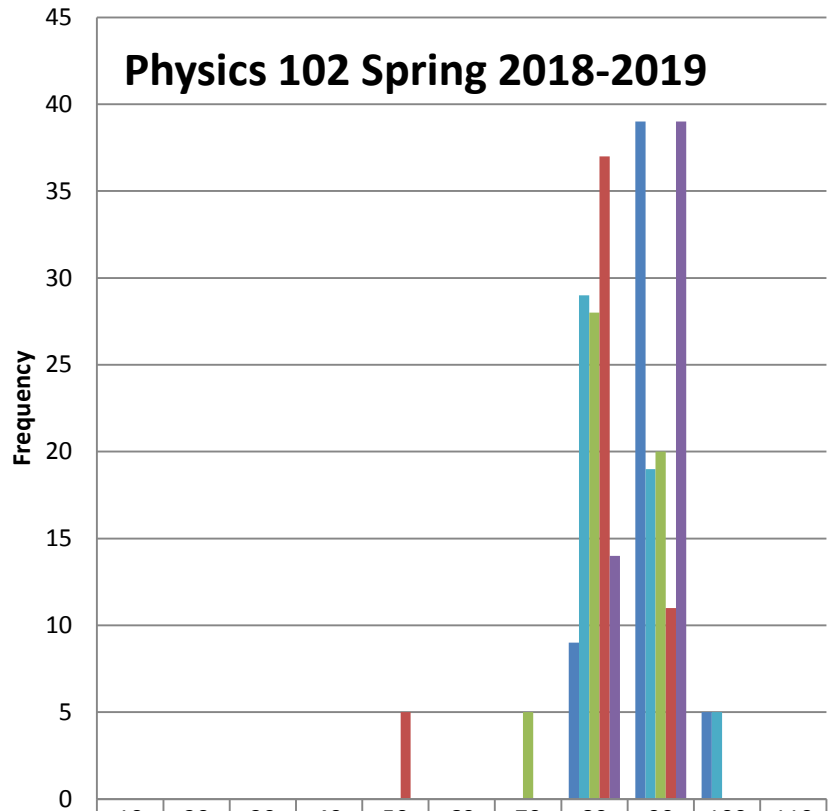

10	20	30	40	50	60	70	80	90	100	110
Lab1	0	0	0	0	0	0	0	9	39	5	0
Lab2	0	0	0	0	0	0	0	29	19	5	0
Lab3	0	0	0	0	0	0	5	28	20	0	0
Lab4	0	0	0	0	5	0	0	37	11	0	0
Lab5	0	0	0	0	0	0	0	14	39	0	0