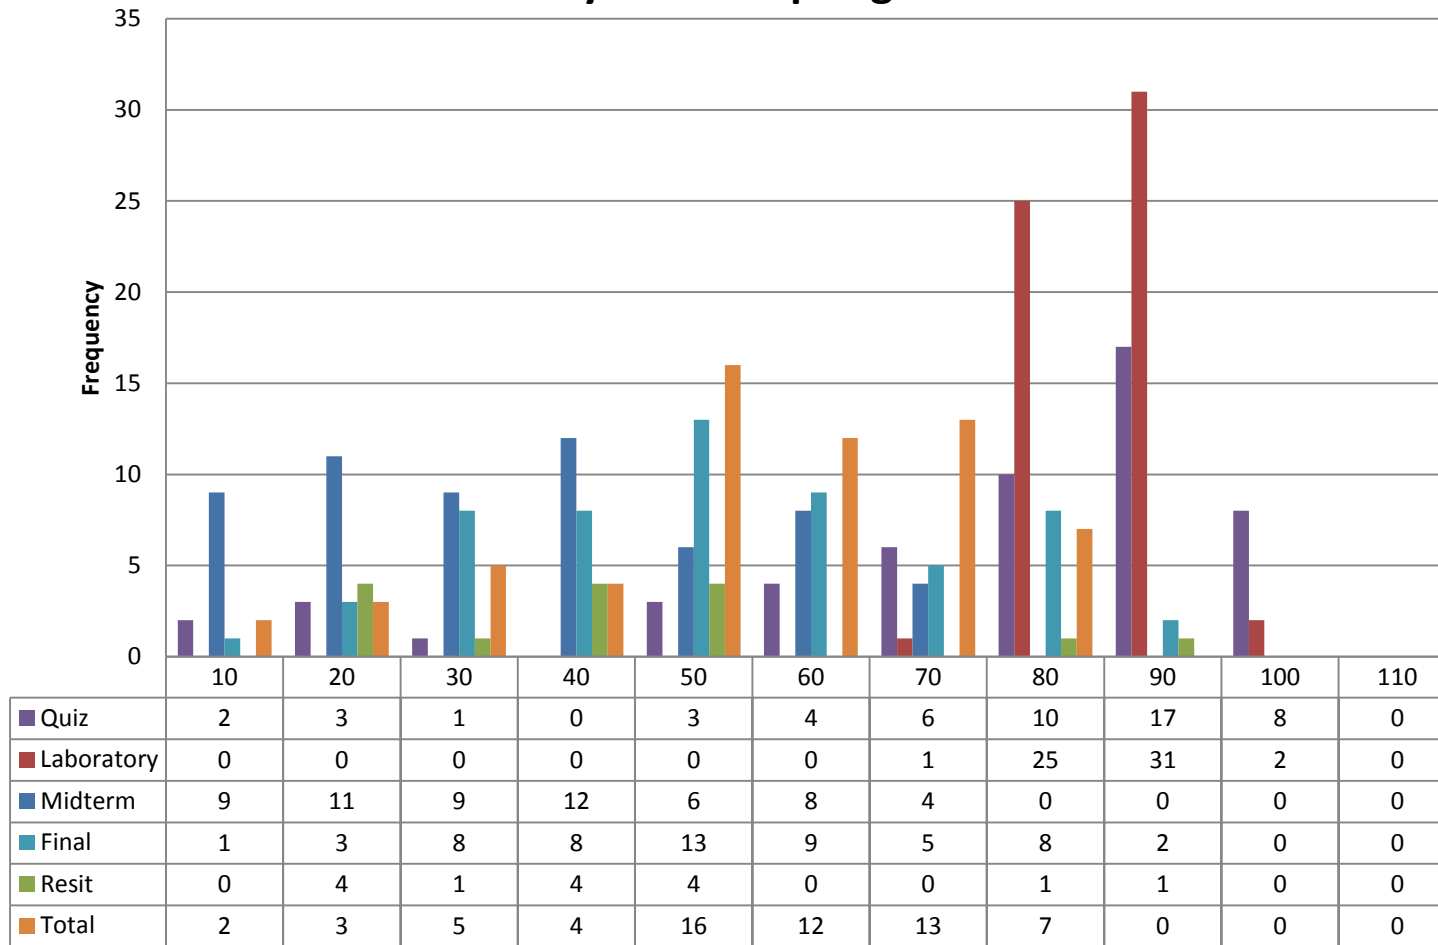

No	Öğrenci No	Total Grade	RESIT	FINAL	MIDTERM	Quiz Grade	LAB GRADE	Lab1	Lab2	Lab3	Lab4	Lab5	Lab Grade	Canvas Quiz Grade				

Physics 102 Spring 2018-2019

June 17, 2019