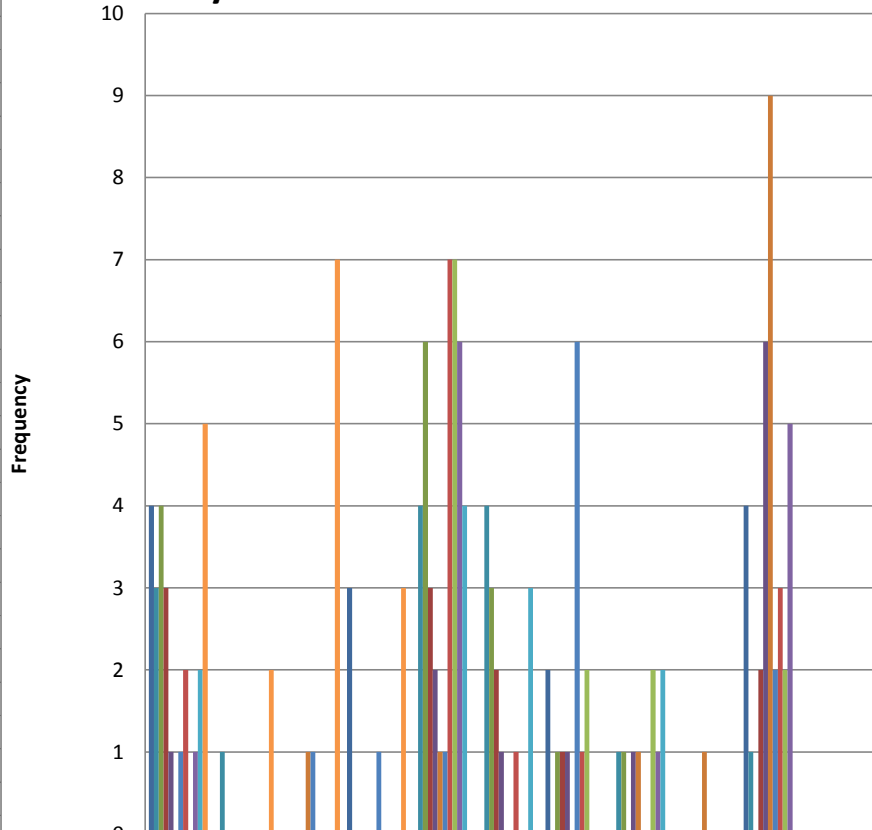

No	Öğrenci No	Total Grade	RESIT	FINAL	MIDTERM CANVAS	Quiz Ch21	Quiz Ch22	Quiz Ch23	Quiz Ch24	Quiz Ch25	Quiz Ch26	Quiz Ch27	Quiz Ch28	Quiz Ch29	Make-up Quiz1	Make-up Quiz2	Lab1	Lab2	Lab3	Lab4	Lab Grade	Canvas Quiz Grade

Physics 102 Fall 2020-2021

	10	20	30	40	50	60	70	80	90	100	110
Quiz1	4	0	0	3	0	0	2	0	0	4	0
Quiz2	3	1	0	0	4	4	0	1	0	1	0
Quiz3	4	0	0	0	6	3	1	1	0	0	0
Quiz4	3	0	0	0	3	2	1	0	0	2	0
Quiz5	1	0	0	0	2	1	1	1	0	6	0
Quiz6	0	0	1	0	1	0	0	1	1	9	0
Quiz7	1	0	1	1	1	0	6	0	0	2	0
Quiz8	2	0	0	0	7	1	1	0	0	3	0
Quiz9	0	0	0	0	7	0	2	2	0	2	0
MQ1	1	0	0	0	6	0	0	1	0	5	0
MQ2	2	0	0	0	4	3	0	2	0	0	0
Total	5	2	7	3	0	0	0	0	0	0	0