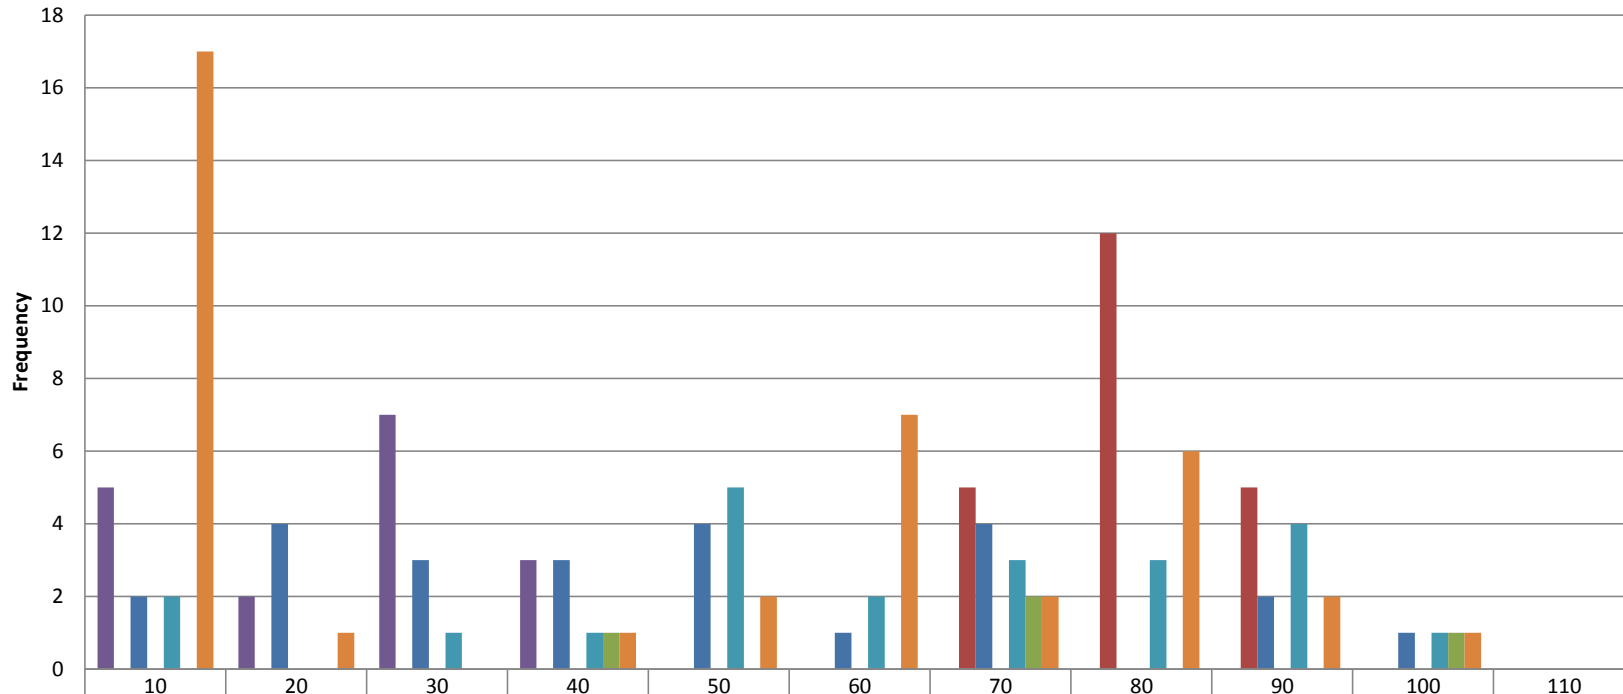

No	Öğrenci No	Total Grade	RESIT	FINAL	MIDTERM CANVAS	Quiz Ch21	Quiz Ch22	Quiz Ch23	Quiz Ch24	Quiz Ch25	Quiz Ch26	Quiz Ch27	Quiz Ch28	Quiz Ch29	Make-up Quiz1	Make-up Quiz2	Lab1	Lab2	Lab3	Lab4	Lab Grade	Canvas Quiz Grade

Physics 102 Fall 2020-2021

	10	20	30	40	50	60	70	80	90	100	110
Quiz	5	2	7	3	0	0	0	0	0	0	0
Laboratory	0	0	0	0	0	0	5	12	5	0	0
MIDTERM CANVAS	2	4	3	3	4	1	4	0	2	1	0
MIDTERM TAKE HOME	0	0	0	0	0	0	0	0	0	0	0
Final	2	0	1	1	5	2	3	3	4	1	0
Resit	0	0	0	1	0	0	2	0	0	1	0
Total	17	1	0	1	2	7	2	6	2	1	0

Saturday, February 20, 2021