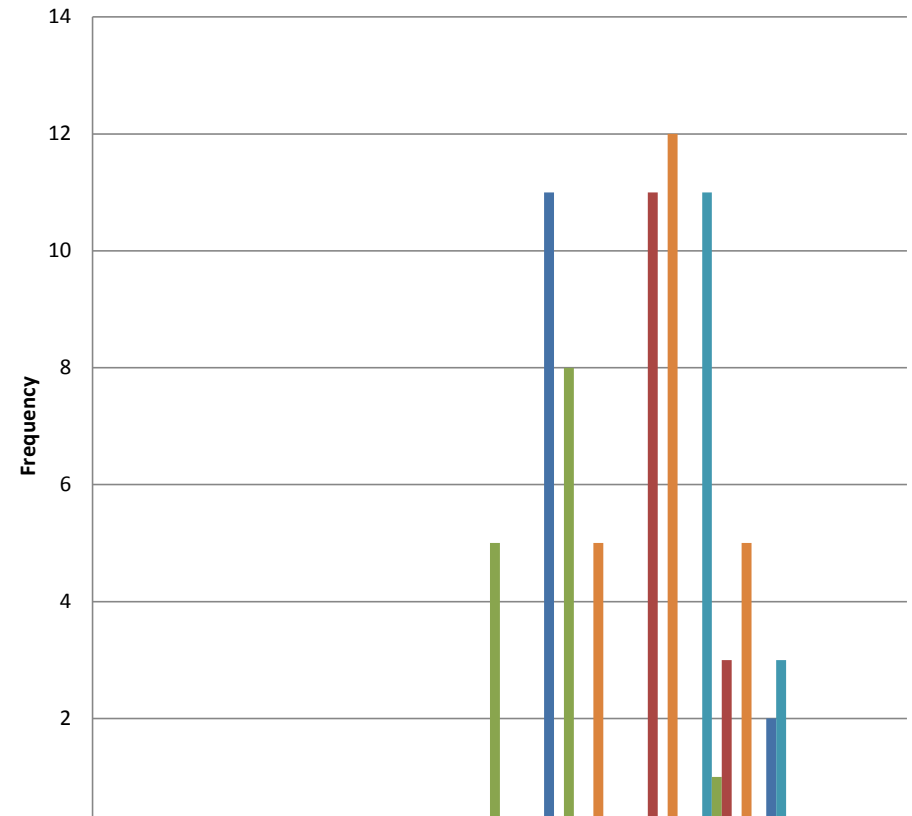

Physics 102 Fall 2020-2021

	10	20	30	40	50	60	70	80	90	100	110
Lab1	0	0	0	0	0	0	11	0	0	2	0
Lab2	0	0	0	0	0	0	0	0	11	3	0
Lab3	0	0	0	0	0	5	8	0	1	0	0
Lab4	0	0	0	0	0	0	0	11	3	0	0
Lab5	0	0	0	0	0	0	0	0	0	0	0
Total	0	0	0	0	0	0	5	12	5	0	0