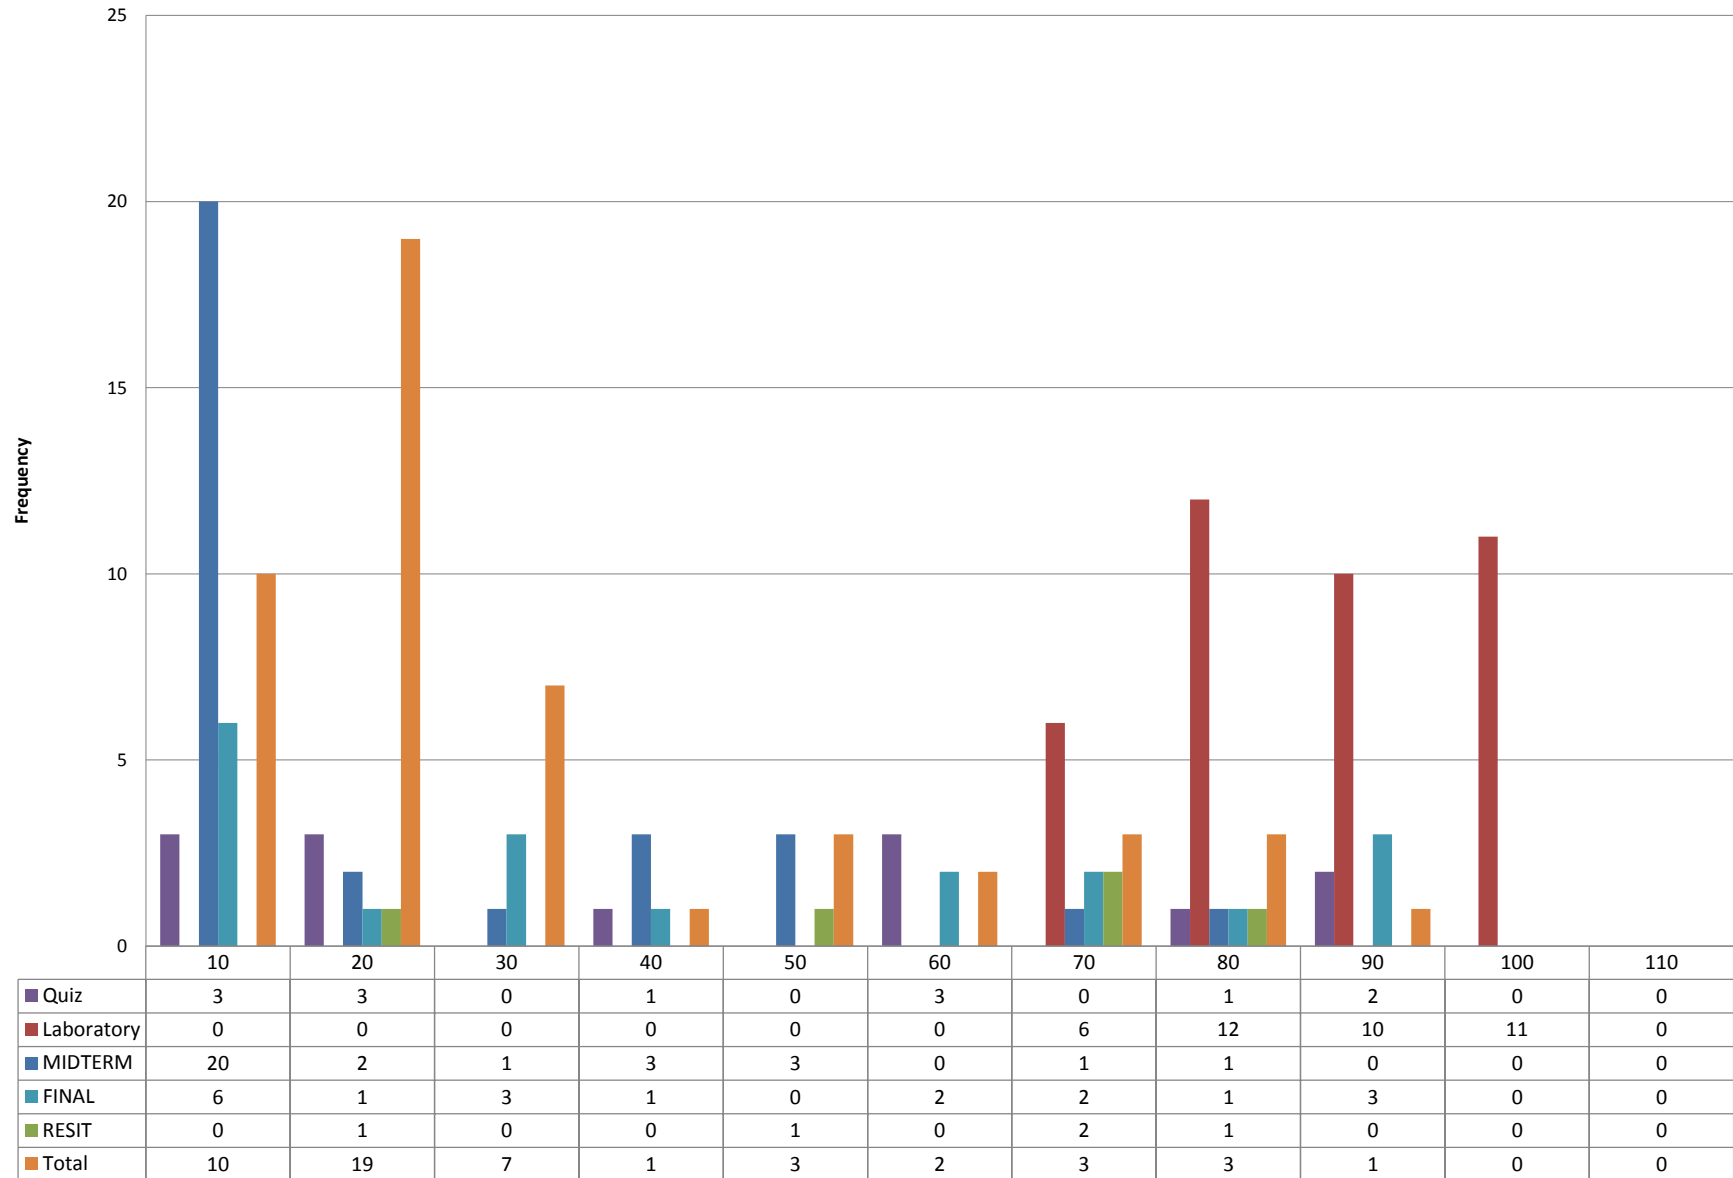

No	Öğrenci No	Total Grade	RESIT	FINAL	MIDTERM	Quiz Ch21	Quiz Ch22	Quiz Ch23	Quiz Ch24	Quiz Ch25	Quiz Ch26	Quiz Ch27	Quiz Ch28	Quiz Ch29	Quiz Ch30	Make-up Quiz1	Make-up Quiz2	Lab1	Lab2	Lab3	Lab4	Lab5	Lab6	Lab Grade	Canvas Quiz Grade
49	210412027	64.82	Girmedi	67	41	60	40	20	70	65	60	40	50	35	50	Girmedi	Girmedi	95	88	91	91	88	84	89.5	52.2
		25.61	53.10	38.58	17.32	40.45	50.83	65.00	52.50	40.00	65.83	47.14	66.25	53.33	83.33	87.50	48.33	90.71	86.67	90.50	90.50	88.33	84.00	82.27	39.32

Physics 102 Fall 2022-2023