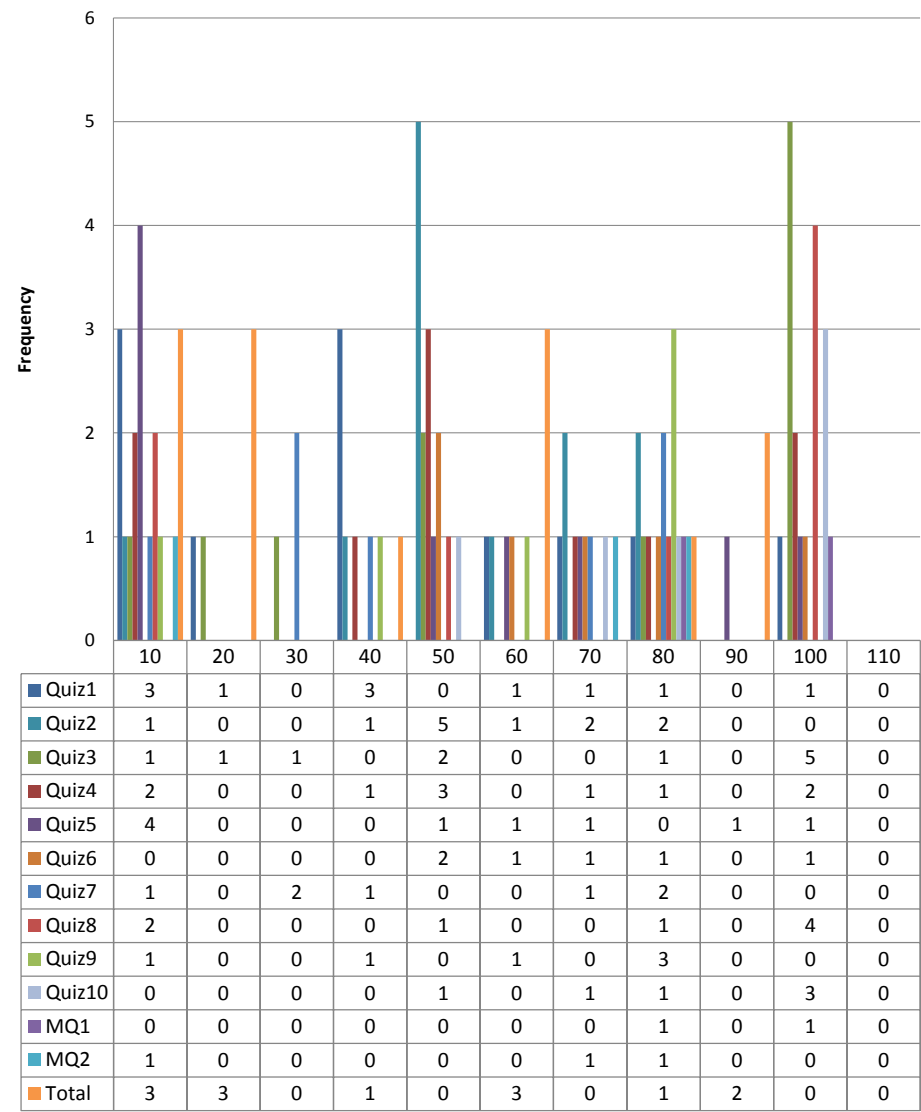

No	Öğrenci No	Total Grade	RESIT	FINAL	MIDTERM	Quiz Ch21	Quiz Ch22	Quiz Ch23	Quiz Ch24	Quiz Ch25	Quiz Ch26	Quiz Ch27	Quiz Ch28	Quiz Ch29	Quiz Ch30	Make-up Quiz1	Make-up Quiz2	Lab1	Lab2	Lab3	Lab4	Lab5	Lab6	Lab Grade	Canvas Quiz Grade
Sunday, January 29, 2023																									

Physics 102 Fall 2022-2023